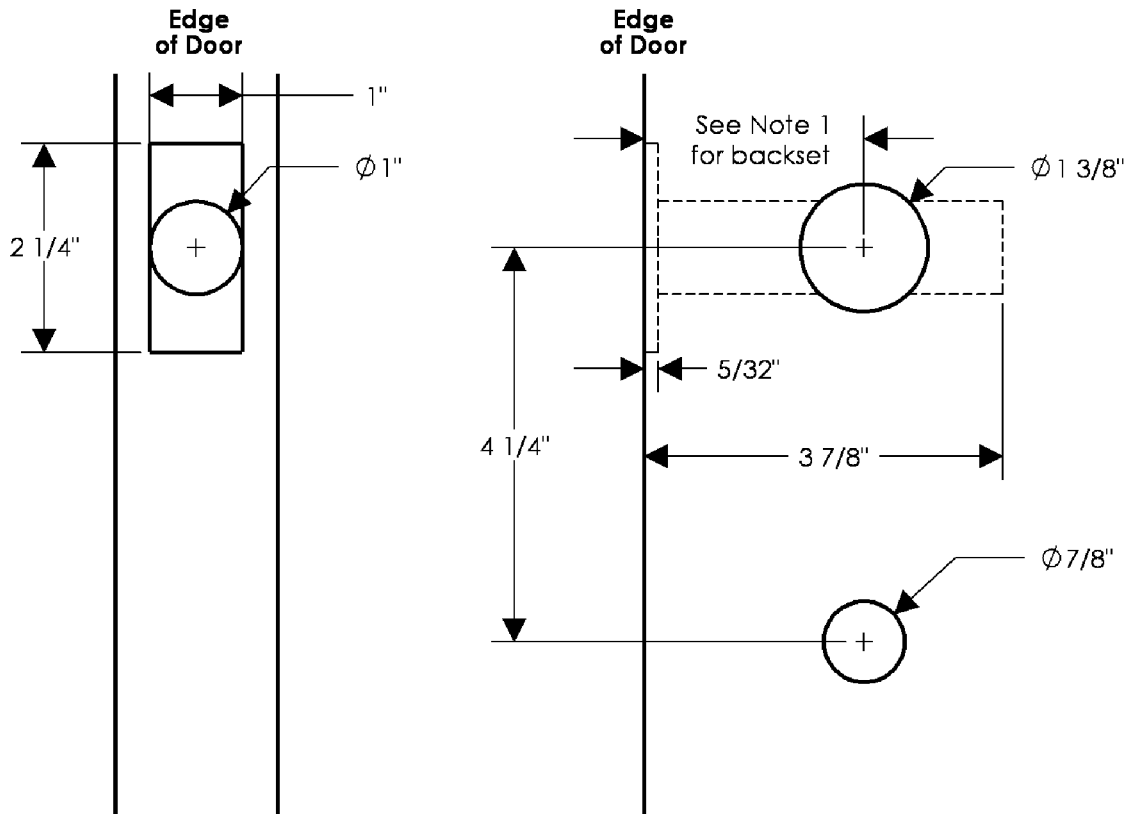

Patio Cremone Bolt/Dead Bolt—Interior

Notes:

1. This bore specification is applicable for 2 3/8" or 2 3/4" backset dead bolts.