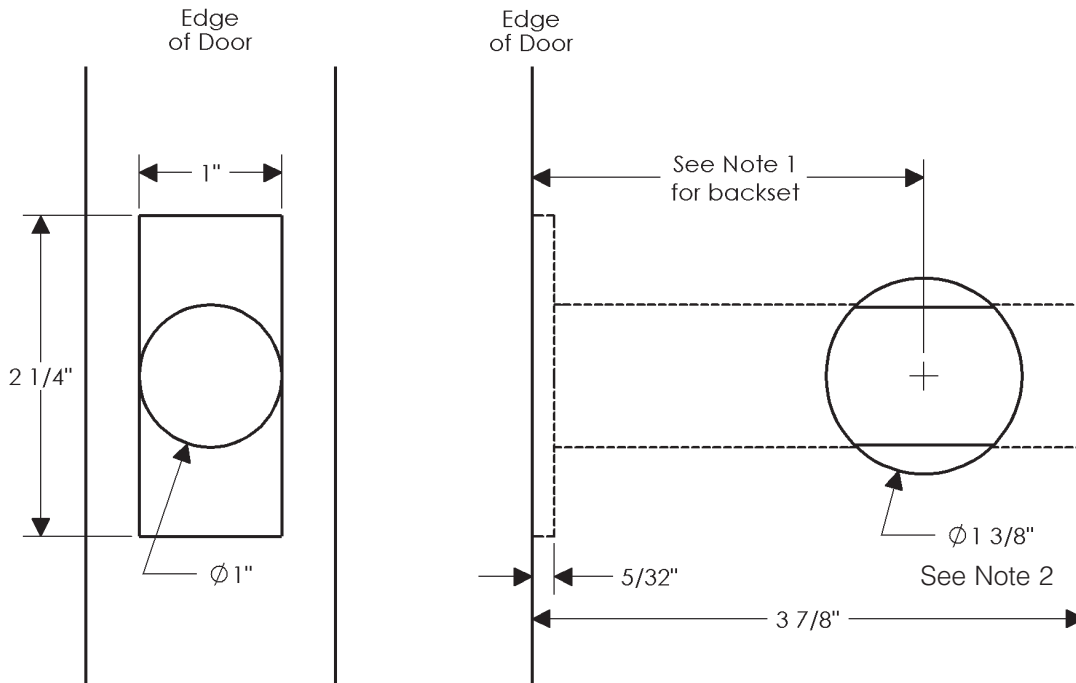

Patio Dead Bolt—Interior Only

Notes:

1. This bore specification is applicable for 2 3/8" or 2 3/4" backset dead bolts.
2. This face bore does not work for IP417, IP203, IP205, and IP580. These escutcheons require a 5/8" face bore offset 1/4" down from center line of deadbolt. See Patio Deadbolt for IP417, IP203, IP205, and IP580.