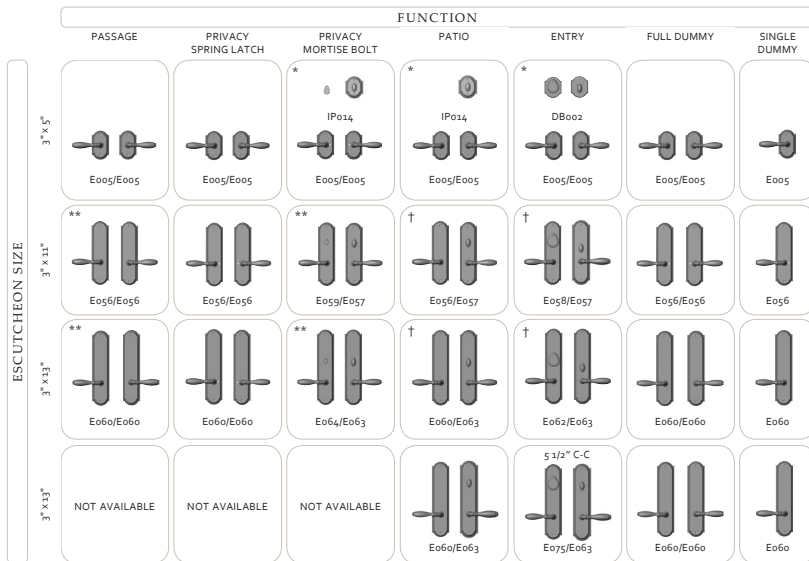

Ellis Escutcheon Combinations

THUMBLATCH ENTRY SET COMBINATIONS

- Handles shown for illustration purposes only.
- Thumblatch sets are available with mortise locks only.

PUSH/PULL SET COMBINATIONS

- Push/Pull escutcheons are available in dummy or single cylinder and double cylinder dead bolt functions.
- Handles shown for illustration purposes only.

LEVER/KNOB, ENTRY, PRIVACY, PATIO, PASSAGE, & DUMMY SET COMBINATIONS

- Handles shown for illustration purposes only.
- * Sectional trim not available in mortise lock function.
- ** Privacy and Passage Sets with larger escutcheons also available in mortise lock function.
- † Large escutcheon sets shown are available in either a dead bolt or mortise lock function.

Ellis Escutcheon Combinations

MULTI-POINT SET COMBINATIONS

ESCUTCHEON SIZE		FUNCTION					
		LEVER HIGH			LEVER LOW		
		ENTRY	PATIO	FULL DUMMY	ENTRY	PATIO	FULL DUMMY
PROFESSIONAL UNDER 1 3/4" x 1 1/2"				NOT AVAILABLE	NOT AVAILABLE	NOT AVAILABLE	
AMERICAN UNDER 1 3/4" x 1 1/2"							

- Multi-Point escutcheons are recommended for use with levers only.
- Handles shown for illustration purposes only.

SLIDING DOOR SET COMBINATIONS

ESCUTCHEON SIZE		FUNCTION									
		SLIDING DOOR					MULTI-POINT SLIDING DOOR			LIFT & SLIDE	
		PATIO	DUMMY	ENTRY	PATIO	DUMMY	ENTRY	PATIO	DUMMY		
1 3/4" x 1 1/2"											