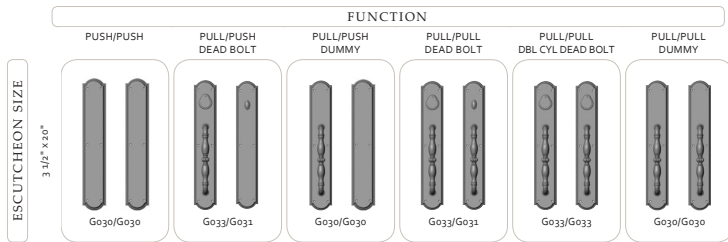

Ellis Escutcheon Combinations

THUMBLATCH ENTRY SET COMBINATIONS

- Handles shown for illustration purposes only.
- Thumblatch sets are available with mortise locks only.

PUSH/PULL SET COMBINATIONS

- Push/Pull escutcheons are available in dummy or single cylinder and double cylinder dead bolt functions.
- Handles shown for illustration purposes only.

LEVER/KNOB, ENTRY, PRIVACY, PATIO, PASSAGE, & DUMMY SET COMBINATIONS

- Handles shown for illustration purposes only.
- * Sectional trim not available in mortise lock function.
- ** Privacy and Passage Sets with larger escutcheons also available in mortise lock function.
- † Large escutcheon sets shown are available in either a dead bolt or mortise lock function.

Ellis Escutcheon Combinations

MULTI-POINT SET COMBINATIONS

ESCUTCHEON SIZE		FUNCTION					
		LEVER HIGH			LEVER LOW		
		ENTRY	PATIO	FULL DUMMY	ENTRY	PATIO	FULL DUMMY
PROFESSIONAL UNDER 1 3/4" x 1 1/2"				NOT AVAILABLE	NOT AVAILABLE	NOT AVAILABLE	
AMERICAN UNDER 1 3/4" x 1 1/2"							

- Multi-Point escutcheons are recommended for use with levers only.
- Handles shown for illustration purposes only.

SLIDING DOOR SET COMBINATIONS

ESCUTCHEON SIZE		FUNCTION									
		SLIDING DOOR					MULTI-POINT SLIDING DOOR			LIFT & SLIDE	
		PATIO	DUMMY	ENTRY	PATIO	DUMMY	ENTRY	PATIO	DUMMY		
1 3/4" x 1 1/2"											