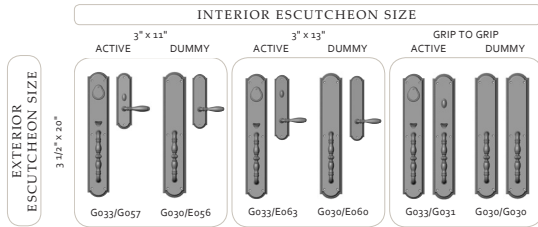

Ellis Escutcheon Combinations

THUMBLATCH ENTRY SET COMBINATIONS

- Handles shown for illustration purposes only.
- Thumblatch sets are available with mortise locks only.

PUSH/PULL SET COMBINATIONS

- Push/Pull escutcheons are available in dummy or single cylinder and double cylinder dead bolt functions.
- Handles shown for illustration purposes only.

LEVER/KNOB, ENTRY, PRIVACY, PATIO, PASSAGE, & DUMMY SET COMBINATIONS

- Handles shown for illustration purposes only.
- * Sectional trim not available in mortise lock function.
- ** Privacy and Passage Sets with larger escutcheons also available in mortise lock function.
- † Large escutcheon sets shown are available in either a dead bolt or mortise lock function.

Ellis Escutcheon Combinations

MULTI-POINT SET COMBINATIONS

ESCUTCHEON SIZE		FUNCTION					
		LEVER HIGH			LEVER LOW		
		ENTRY	PATIO	FULL DUMMY	ENTRY	PATIO	FULL DUMMY
PROFESSIONAL UNDER 1 3/4" x 1 1/2"				NOT AVAILABLE	NOT AVAILABLE	NOT AVAILABLE	
AMERICAN UNDER 1 3/4" x 1 1/2"							

- Multi-Point escutcheons are recommended for use with levers only.
- Handles shown for illustration purposes only.

SLIDING DOOR SET COMBINATIONS

ESCUTCHEON SIZE		FUNCTION									
		SLIDING DOOR					MULTI-POINT SLIDING DOOR			LIFT & SLIDE	
		PATIO	DUMMY	ENTRY	PATIO	DUMMY	ENTRY	PATIO	DUMMY		
1 3/4" x 1 1/2"											