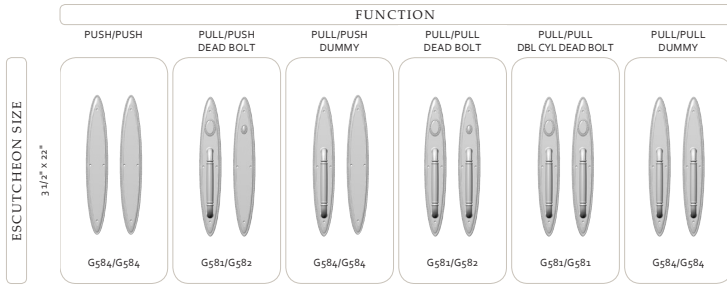

Maddox Escutcheon Combinations

THUMBLATCH ENTRY SET COMBINATIONS

- Handles shown for illustration purposes only.
- Thumblatch sets are available with mortise locks only.

PUSH/PULL SET COMBINATIONS

- Push/Pull escutcheons are available in dummy or single cylinder and double cylinder dead bolt functions.
- Handles shown for illustration purposes only.

LEVER/KNOB, ENTRY, PRIVACY, PATIO, PASSAGE, & DUMMY SET COMBINATIONS

- Handles shown for illustration purposes only.
- * Sectional trim not available in mortise lock function.
- ** Privacy and Passage Sets with larger escutcheons also available in mortise lock function.
- † Large escutcheon sets shown are available in either a dead bolt or mortise lock function.

Maddox Escutcheon Combinations

MULTI-POINT SET COMBINATIONS

		FUNCTION					
		LEVER HIGH			LEVER LOW		
		ENTRY	PATIO	FULL DUMMY	ENTRY	PATIO	FULL DUMMY
ESCUTCHEON SIZE	PROFILE CYLINDER 1 3/4" x 1 1/2"	 E592/E592	 E591/E592	 E591/E591	NOT AVAILABLE	NOT AVAILABLE	NOT AVAILABLE
	AMERICAN CYLINDER 1 3/4" x 1 1/2"	 E595/E597	 E591/E597	 E591/E591	 E594/E596	 E590/E596	 E590/E590

- Multi-Point escutcheons are recommended for use with levers only.
- Handles shown for illustration purposes only.

SLIDING DOOR SET COMBINATIONS

		FUNCTION									
		SLIDING DOOR			MULTI-POINT SLIDING DOOR			LIFT & SLIDE			
		PATIO	DUMMY	ENTRY	PATIO	DUMMY	ENTRY	PATIO	DUMMY		
ESCUTCHEON SIZE	1 3/4" x 1 1/2"	 E598/E599	 E598/E598	NOT AVAILABLE	NOT AVAILABLE	NOT AVAILABLE	 E593/E593	 E591/E593	 E591/E591	 E591	 FP249/E591