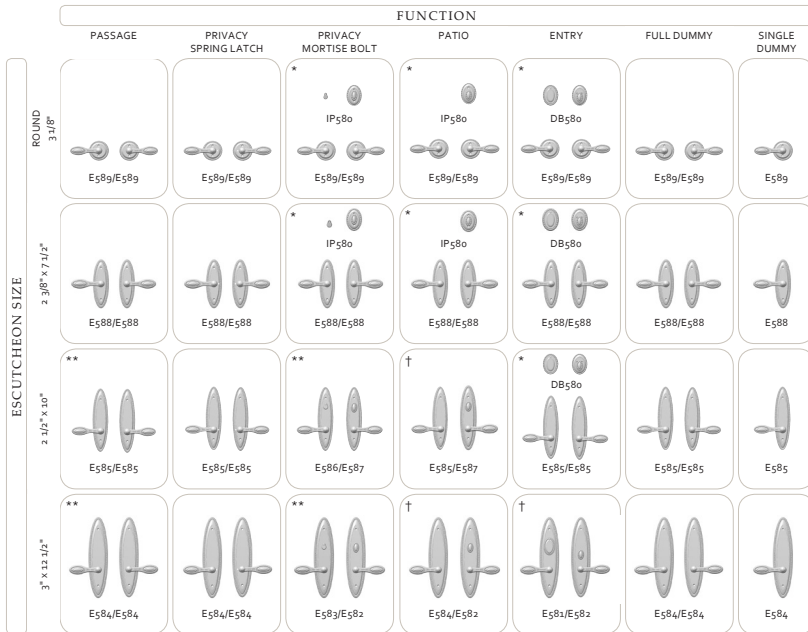

Maddox Escutcheon Combinations

THUMBLATCH ENTRY SET COMBINATIONS

- Handles shown for illustration purposes only.
- Thumblatch sets are available with mortise locks only.

PUSH/PULL SET COMBINATIONS

- Push/Pull escutcheons are available in dummy or single cylinder and double cylinder dead bolt functions.
- Handles shown for illustration purposes only.

LEVER/KNOB, ENTRY, PRIVACY, PATIO, PASSAGE, & DUMMY SET COMBINATIONS

- Handles shown for illustration purposes only.
- * Sectional trim not available in mortise lock function.
- ** Privacy and Passage Sets with larger escutcheons also available in mortise lock function.
- † Large escutcheon sets shown are available in either a dead bolt or mortise lock function.

Maddox Escutcheon Combinations

MULTI-POINT SET COMBINATIONS

		FUNCTION					
		LEVER HIGH			LEVER LOW		
		ENTRY	PATIO	FULL DUMMY	ENTRY	PATIO	FULL DUMMY
ESCUTCHEON SIZE	PROFILE CYLINDER 1 3/4" x 1 1/2"	 E592/E592	 E591/E592	 E591/E591	NOT AVAILABLE	NOT AVAILABLE	NOT AVAILABLE
	AMERICAN CYLINDER 1 3/4" x 1 1/2"	 E595/E597	 E591/E597	 E591/E591	 E594/E596	 E590/E596	 E590/E590