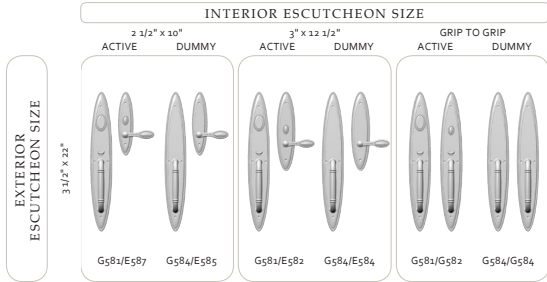

Maddox Escutcheon Combinations

THUMBLATCH ENTRY SET COMBINATIONS

- Handles shown for illustration purposes only.
- Thumblatch sets are available with mortise locks only.

PUSH/PULL SET COMBINATIONS

- Push/Pull escutcheons are available in dummy or single cylinder and double cylinder dead bolt functions.
- Handles shown for illustration purposes only.

LEVER/KNOB, ENTRY, PRIVACY, PATIO, PASSAGE, & DUMMY SET COMBINATIONS

- Handles shown for illustration purposes only.
- * Sectional trim not available in mortise lock function.
- ** Privacy and Passage Sets with larger escutcheons also available in mortise lock function.
- † Large escutcheon sets shown are available in either a dead bolt or mortise lock function.

Maddox Escutcheon Combinations

MULTI-POINT SET COMBINATIONS

		FUNCTION					
		LEVER HIGH			LEVER LOW		
		ENTRY	PATIO	FULL DUMMY	ENTRY	PATIO	FULL DUMMY
ESCUTCHEON SIZE	PROFILE CYLINDER 1 3/4" x 1 1/2"	 E592/E592	 E591/E592	 E591/E591	NOT AVAILABLE	NOT AVAILABLE	NOT AVAILABLE
	AMERICAN CYLINDER 1 3/4" x 1 1/2"	 E595/E597	 E591/E597	 E591/E591	 E594/E596	 E590/E596	 E590/E590