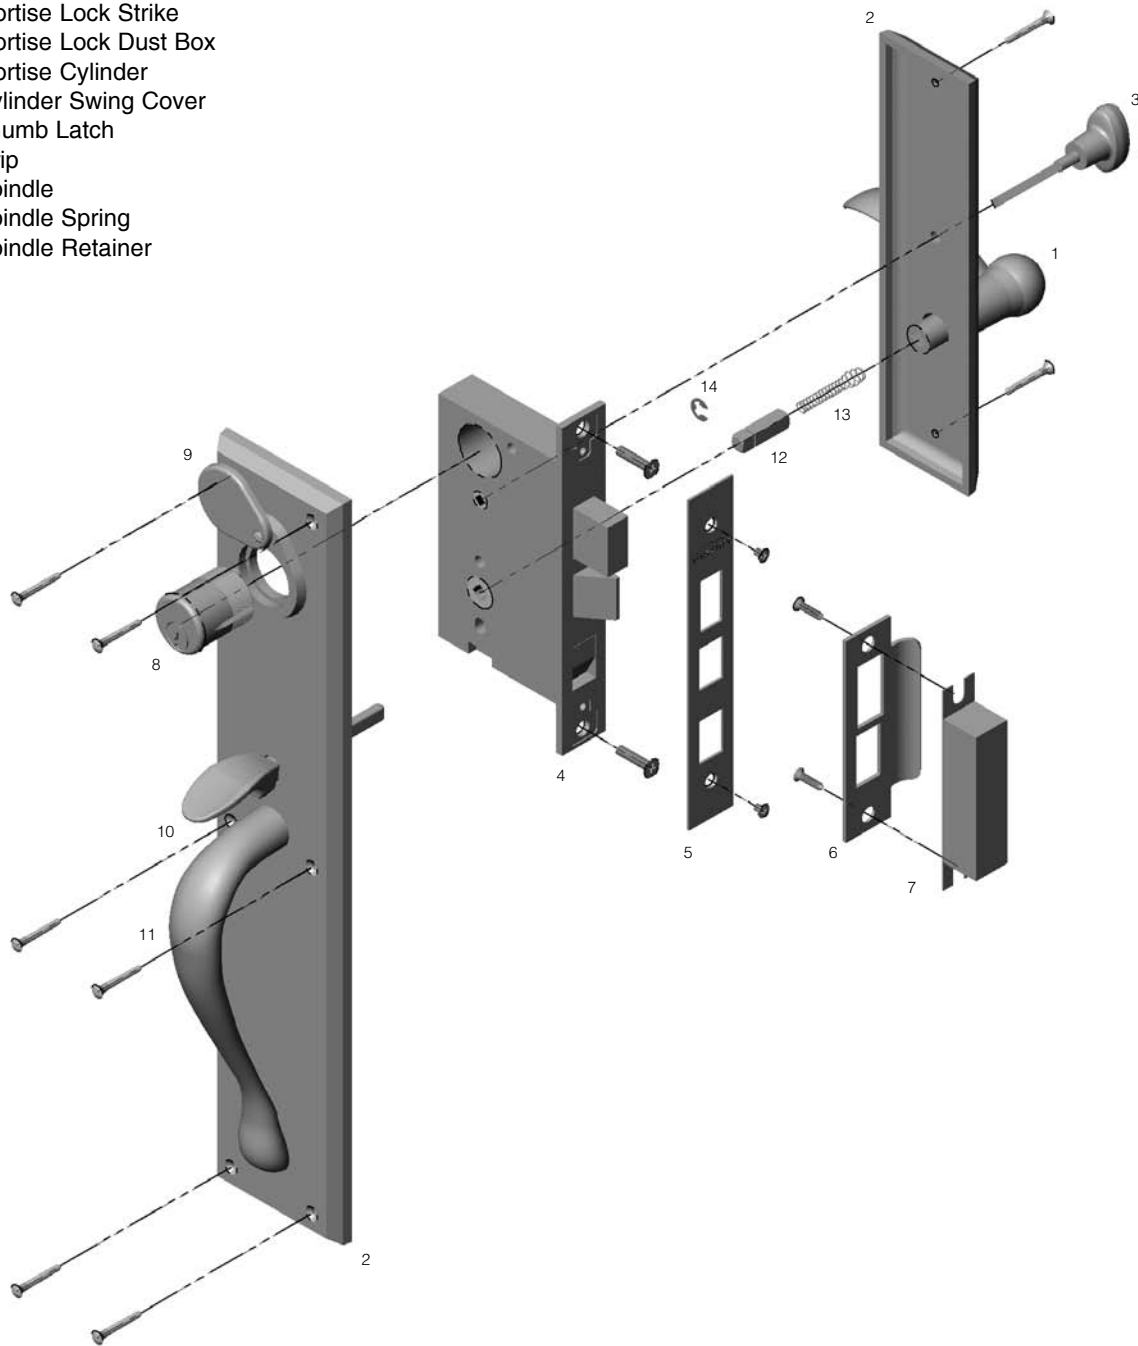

Entry Mortise Lock Set—Grip to Lever

- 1 Lever
- 2 Escutcheon
- 3 Turn Piece
- 4 Mortise Lock
- 5 Scalp
- 6 Mortise Lock Strike
- 7 Mortise Lock Dust Box
- 8 Mortise Cylinder
- 9 Cylinder Swing Cover
- 10 Thumb Latch
- 11 Grip
- 12 Spindle
- 13 Spindle Spring
- 14 Spindle Retainer