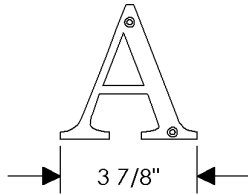

- Specify metal and patina.

House Letters

L400H
House Letter "H".....$80.00

L400I
House Letter "I".....$80.00

L400J
House Letter "J".....$80.00

L400K
House Letter "K".....$80.00

L400L
House Letter "L".....$80.00

L400M
House Letter "M".....$80.00

L400N
House Letter "N".....$80.00

L400O
House Letter "O".....$80.00

L400P
House Letter "P".....$80.00

L400Q
House Letter "Q".....$80.00

L400R
House Letter "R".....$80.00

L400S
House Letter "S".....$80.00

L400T
House Letter "T".....$80.00

L400U
House Letter "U".....$80.00

L400V
House Letter "V".....$80.00

L400W
House Letter "W".....$80.00

L400X
House Letter "X".....$80.00

L400Y
House Letter "Y".....$80.00

L400Z
House Letter "Z".....$80.00