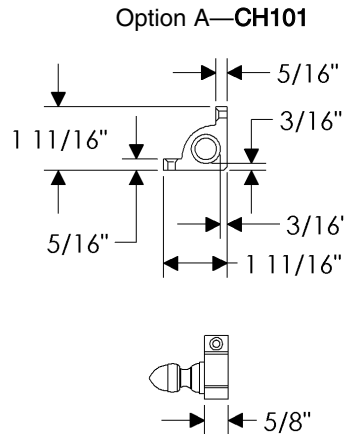

Up to 48" Length \$ 427.00

- Price includes two brackets and two finial caps.
- For additional brackets, add \$38.00 list/ each.
- For lengths longer than 48"; add \$64.00 list/ft.

- Two bracket options:
Option A—CH101
Option B—CH102