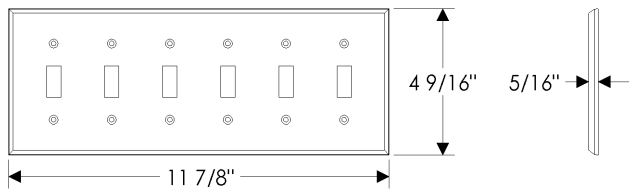

- Specify metal and patina.

Switch Covers

SP5 Switch Cover
10" x 4 9/16" . . . . . $ 146.00

SP6 Switch Cover
11 7/8" x 4 9/16" . . . . . $ 152.00