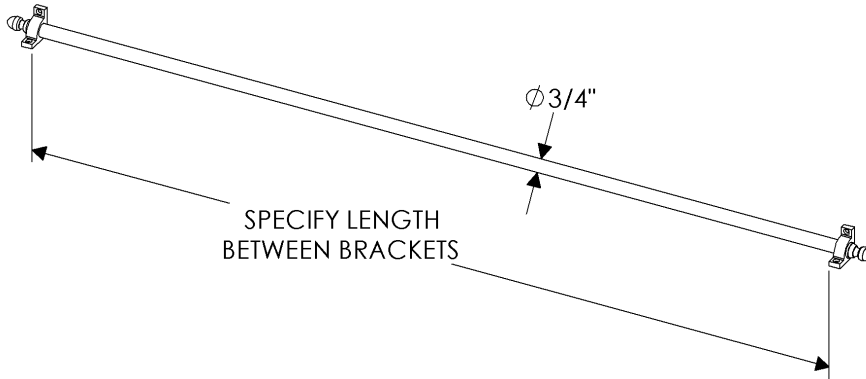

Up to 48" Length \$ 427.00

- Price includes two brackets and two finial caps.
- For additional brackets, add \$38.00 list/ each.
- For lengths longer than 48"; add \$64.00 list/ft.

- Two bracket options:
Option A—CH101
Option B—CH102