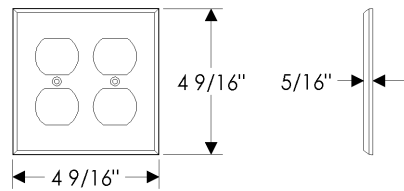

Switch Covers

SP5 Switch Cover
 10" x 4 9/16" \$ 146.00

SP6 Switch Cover
 11 7/8" x 4 9/16" \$ 152.00

- Specify metal and patina.

Outlet Covers

OP1 Outlet Cover
2 3/4" x 4 9/16" \$ 49.00

OP2 Outlet Cover
4 9/16" x 4 9/16" \$ 71.00