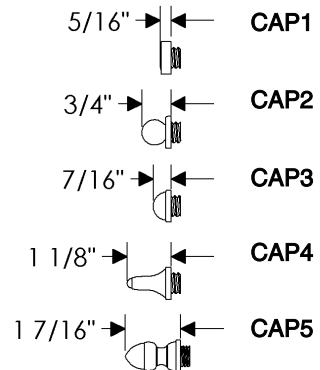

Up to 48" Length \$ 427.00

- Price includes two brackets and two finial caps.
- For additional brackets, add \$38.00 list/ each.
- For lengths longer than 48"; add \$64.00 list/ft.

- Two bracket options:
Option A—CH101
Option B—CH102