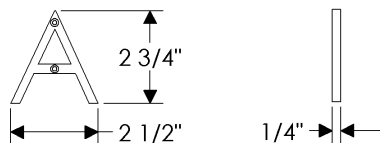

- Specify metal and patina.

House Letters

House Letters
2 3/4" - Century Gothic

- **L275A**
  House Letter "A" $69.00
- **L275B**
  House Letter "B" $69.00
- **L275C**
  House Letter "C" $69.00
- **L275D**
  House Letter "D" $69.00
- **L275E**
  House Letter "E" $69.00
- **L275F**
  House Letter "F" $69.00
- **L275G**
  House Letter "G" $69.00

- **L275H**
  House Letter "H" $69.00
- **L275I**
  House Letter "I" $69.00
- **L275J**
  House Letter "J" $69.00
- **L275K**
  House Letter "K" $69.00
- **L275L**
  House Letter "L" $69.00
- **L275M**
  House Letter "M" $69.00
- **L275N**
  House Letter "N" $69.00
- **L275O**
  House Letter "O" $69.00
- **L275P**
  House Letter "P" $69.00
- **L275Q**
  House Letter "Q" $69.00
- **L275R**
  House Letter "R" $69.00
- **L275S**
  House Letter "S" $69.00
- **L275T**
  House Letter "T" $69.00
- **L275U**
  House Letter "U" $69.00
- **L275V**
  House Letter "V" $69.00
- **L275W**
  House Letter "W" $69.00
- **L275X**
  House Letter "X" $69.00
- **L275Y**
  House Letter "Y" $69.00
- **L275Z**
  House Letter "Z" $69.00