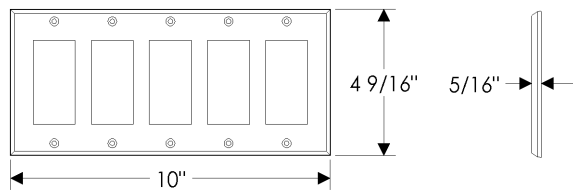

**DSP5 Decora Style Switch
and Receptacle Cover**
10" x 4 9/16" . . . . . $ 146.00