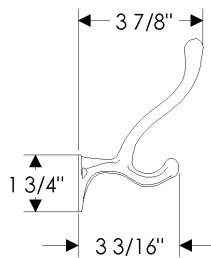

CH2 Coat Hook
5 3/8" ..... $ 66.00