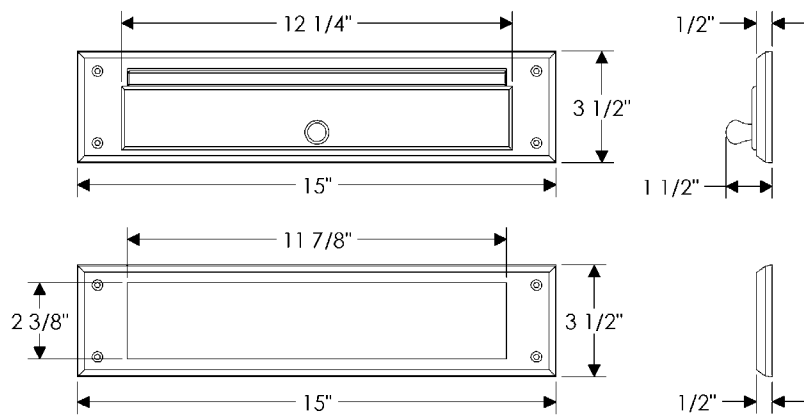

Mail Slot Cover

MSC105 Peak Mail Slot Cover
3 1/2" x 13 1/2" \$ 358.00

- Specify metal and patina.

Mail Slot

MS110 Mail Slot
 3 1/2" x 15" \$ 588.00

**MSD110 Mail Slot with
 Two Swing Doors (Interior & Exterior)**
 3 1/2" x 15" \$ 740.00