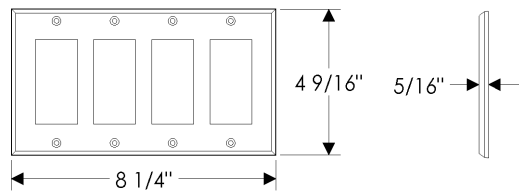

DSP4 Decora Style Switch and Receptacle Cover
8 1/4" x 4 9/16" ..... $ 140.00