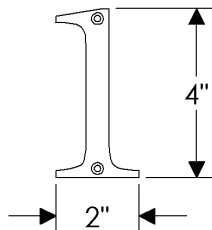

- Specify metal and patina.

House Numbers

House Numbers
4" - ITC Bookman

N4000
House Number "0".....$80.00

N4001
House Number "1".....$80.00

N4002
House Number "2".....$80.00

N4003
House Number "3".....$80.00

N4004
House Number "4".....$80.00

N4005
House Number "5".....$80.00

N4006
House Number "6".....$80.00

N4007
House Number "7".....$80.00

N4008
House Number "8".....$80.00

N4009
House Number "9".....$80.00