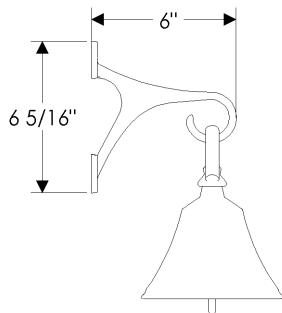

- Specify metal and patina.

Mail Slot

MS112 Mail Slot
 3 5/8" x 18 3/16" \$ 643.00

MSD112 Mail Slot with
 Two Swing Doors (Interior & Exterior)
 3 5/8" x 18 3/16" \$ 795.00

- Specify metal and patina.

Bells

B6 Small Bell \$ 394.00

- Specify metal and patina.

Bells

B12 Large Bell \$ 2984.00

- Price includes your choice of any knob or lever.
- Combination is shown with T300 "T" Handle for illustration purposes only. Refer to Section A for desired handle.
- Specify metal and patina.