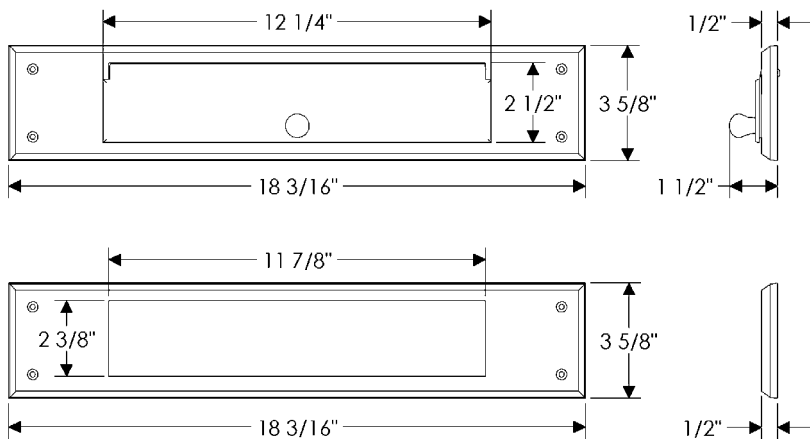

- Specify metal and patina.

Mail Slot

MS112 Mail Slot
3 5/8" x 18 3/16" ..... $ 643.00

MSD112 Mail Slot with
Two Swing Doors (Interior & Exterior)
3 5/8" x 18 3/16" ..... $ 795.00