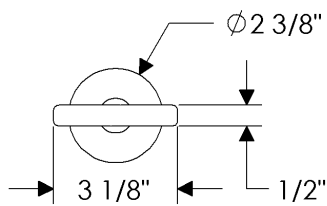

- Price includes your choice of any knob or lever.
- Combination is shown with T300 "T" Handle for illustration purposes only. Refer to Section A for desired handle.
- Specify metal and patina.

GVC Gas Valve Cover Plate

GVC Gas Valve Crank & Cover . . . . $ 351.00

- Includes 12" extension with 5/16" square female adapter. Specify if other type is needed.

Note: Extension can be cut down in the field.