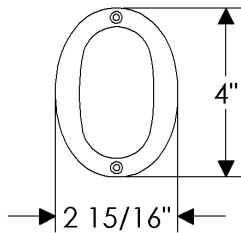

- Specify metal and patina.

House Numbers

House Numbers
4" - ITC Bookman

N4000
House Number "0".....$80.00

N4001
House Number "1".....$80.00

N4002
House Number "2".....$80.00

N4003
House Number "3".....$80.00

N4004
House Number "4".....$80.00

N4005
House Number "5".....$80.00

N4006
House Number "6".....$80.00

N4007
House Number "7".....$80.00

N4008
House Number "8".....$80.00

N4009
House Number "9".....$80.00