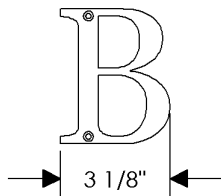

House Letters
4" - Georgia

L400A
House Letter "A".....$80.00

L400B
House Letter "B".....$80.00

L400C
House Letter "C".....$80.00

L400D
House Letter "D".....$80.00

L400E
House Letter "E".....$80.00

L400F
House Letter "F".....$80.00

L400G
House Letter "G".....$80.00