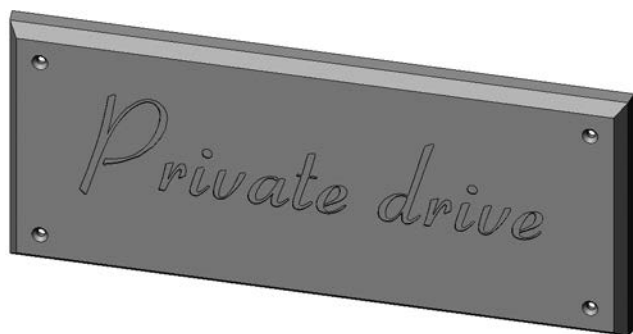

PL250 Plaque $379.00