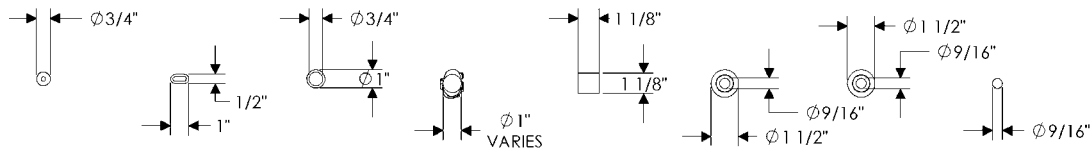

- **BA8132** 3/4" Round Baluster
  - Up to 48" length . . . . . $ 268.00
- **BA8336** 1" x 1/2" Oval Baluster
  - Up to 48" length . . . . . $ 247.00
- **BA8173** 3/4" Round Baluster w/ 1" ring
  - Up to 54" length . . . . . $ 247.00
- **BA6843** Ø1" varies Branch Baluster
  - Up to 48" length . . . . . $ 330.00
- **BA7022** 1 1/8" x 1 1/8" Square Baluster
  - Up to 41" length . . . . . $ 259.00
- **BA7142** Ø9/16" varies Round Baluster
  - Up to 44" length . . . . . $ 281.00
- **BA7075** Ø9/16" varies Round Baluster
  - Up to 45" length . . . . . $ 268.00
- **BA7555** Ø9/16" varies Round Baluster
  - Up to 45" length . . . . . $ 209.00