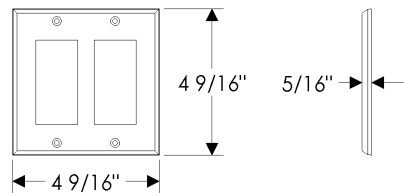

DSP2 Decora Style Switch and Receptacle Cover
4 9/16" x 4 9/16" ..... $ 71.00