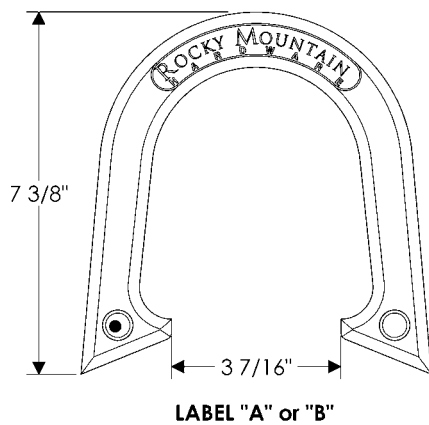

- Specify metal and patina.
- Specify individual HS100 letter "A" or "B"

Horseshoes and Stakes

HS110 Includes (2) HS100BL "A" Shoes
(2) HS100WL "B" Shoes
(2) ST136 Stakes $1070.00

HS120 Includes (2) HS100BL "A" Shoes
(2) HS100WL "B" Shoes
without Stakes . . . . . $ 636.00

HS100 Single Shoe . . . . . $ 159.00

ST136 Single Stake . . . . . $ 217.00

- Available in stainless steel only.

- Approximate shoe weight 2 1/2 lbs.