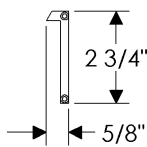

- Specify metal and patina.

House Numbers

House Numbers
2 3/4" - Century Gothic

N2750
House Number "0".....$69.00

N2751
House Number "1".....$69.00

N2752
House Number "2".....$69.00

N2753
House Number "3".....$69.00

N2754
House Number "4".....$69.00

N2755
House Number "5".....$69.00

N2756
House Number "6".....$69.00

N2757
House Number "7".....$69.00

N2758
House Number "8".....$69.00

N2759
House Number "9".....$69.00