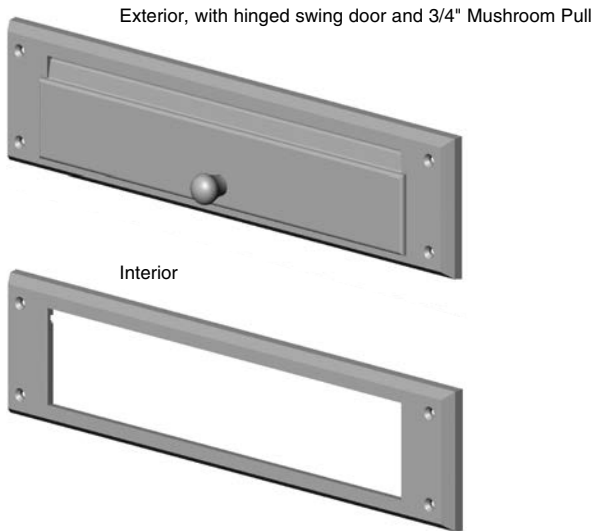

Mail Slot Cover

MSC105 Peak Mail Slot Cover
3 1/2" x 13 1/2" \$ 358.00

- Specify metal and patina.

Mail Slot

MS110 Mail Slot
 3 1/2" x 15" \$ 588.00

**MSD110 Mail Slot with
 Two Swing Doors (Interior & Exterior)**
 3 1/2" x 15" \$ 740.00