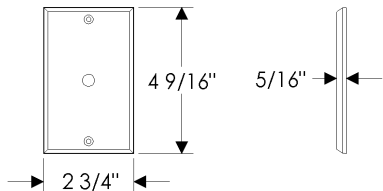

- Custom layouts available. Call RMH for pricing.
- Specify metal and patina.

Miscellaneous Covers

SP1-CABLE Cable Cover
2 3/4" x 4 9/16" ..... $ 49.00