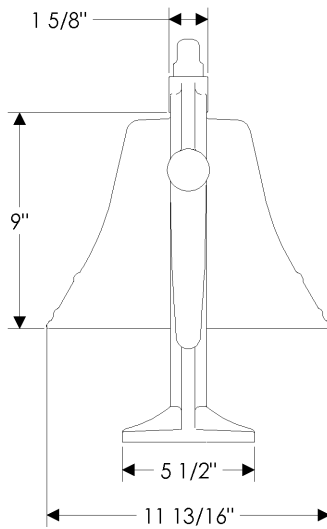

B6 Small Bell \$ 394.00

- Specify metal and patina.

Bells

B12 Large Bell \$ 2984.00

- Price includes your choice of any knob or lever.
- Combination is shown with T300 "T" Handle for illustration purposes only. Refer to Section A for desired handle.
- Specify metal and patina.