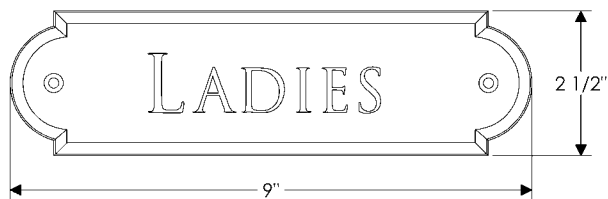

NAMEPL-GENT Nameplate \$ 164.00

NAMEPL-LADIES Nameplate \$ 164.00

- Specify metal, patina, and door thickness.

EXTERIOR INTERIOR

Sun Medallion

SUN2636 Sun Medallion . . . \$ 8294.00

- Weight: 125 lbs.
- Supplied with six 3/8-16 x 2" screws for thru-bolting and mounting bracket.