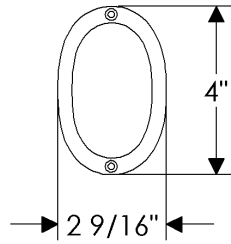

- Specify metal and patina.

House Numbers

House Numbers
4" - Century Gothic

N4000CG
House Number "0".....$80.00

N4001CG
House Number "1".....$80.00

N4002CG
House Number "2".....$80.00

N4003CG
House Number "3".....$80.00

N4004CG
House Number "4".....$80.00

N4005CG
House Number "5".....$80.00

N4006CG
House Number "6".....$80.00

N4007CG
House Number "7".....$80.00

N4008CG
House Number "8".....$80.00

N4009CG
House Number "9".....$80.00