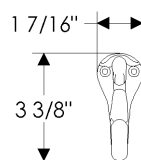

SPDSP2 Combination Switch
and Decora Style Cover
4 9/16" x 4 9/16" \$ 74.00

- Specify metal and patina.

Coat Hooks

CH1 Antler Hook
7 7/16" \$ 66.00

CH2 Coat Hook
5 3/8" \$ 66.00

CH3 Coat Hook
3 3/8" \$ 66.00