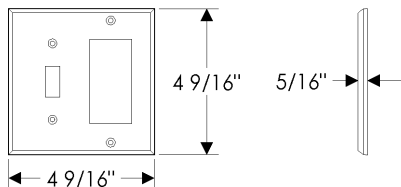

- Custom layouts available. Call RMH for pricing.
- Specify metal and patina.

Miscellaneous Covers

SP1-CABLE Cable Cover
2 3/4" x 4 9/16" \$ 49.00

SPOP2 Combination Switch
and Outlet Cover
4 9/16" x 4 9/16" \$ 74.00