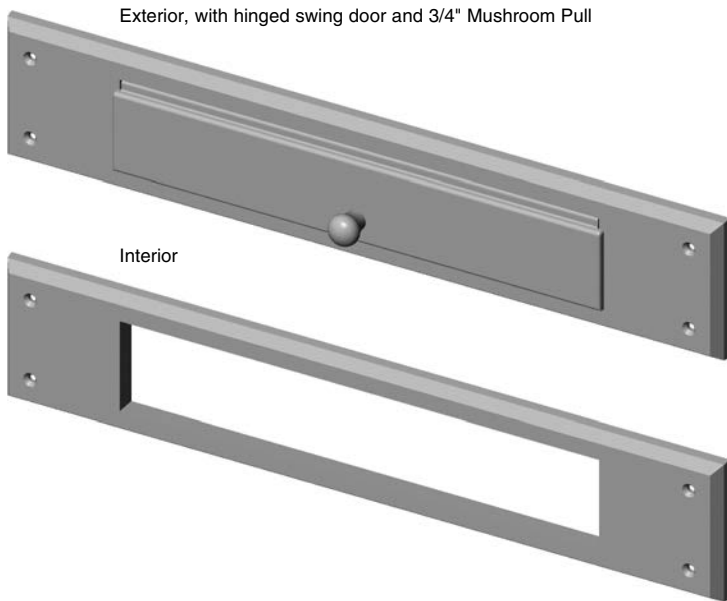

- Specify metal and patina.

Mail Slot

MS112 Mail Slot
3 5/8" x 18 3/16" ..... $ 643.00

MSD112 Mail Slot with
Two Swing Doors (Interior & Exterior)
3 5/8" x 18 3/16" ..... $ 795.00