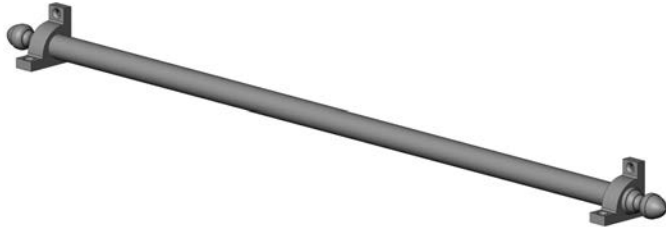

- Specify metal, patina, length, bracket, and finial cap.

SCH Stair Carpet Holder