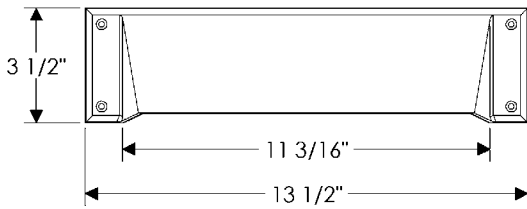

MSC105 Peak Mail Slot Cover
3 1/2" x 13 1/2" ..... $ 358.00