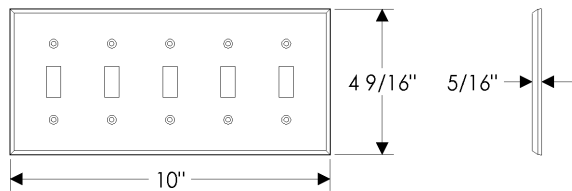

SP6 Switch Cover
11 7/8" x 4 9/16" . . . . . $ 152.00