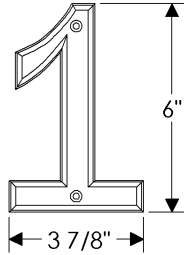

- Specify metal and patina.

House Numbers

House Numbers
3 7/8" x 6"

HN600
House Number "0".....$80.00

HN601
House Number "1".....$80.00

HN602
House Number "2".....$80.00

HN603
House Number "3".....$80.00

HN604
House Number "4".....$80.00

HN605
House Number "5".....$80.00

HN606
House Number "6".....$80.00

HN607
House Number "7".....$80.00

HN608
House Number "8".....$80.00

HN609
House Number "9".....$80.00