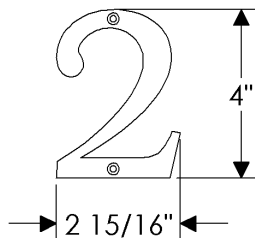

- Specify metal and patina.

House Numbers

House Numbers
4" - ITC Bookman

N4000
House Number "0".....$80.00

N4001
House Number "1".....$80.00

N4002
House Number "2".....$80.00

N4003
House Number "3".....$80.00

N4004
House Number "4".....$80.00

N4005
House Number "5".....$80.00

N4006
House Number "6".....$80.00

N4007
House Number "7".....$80.00

N4008
House Number "8".....$80.00

N4009
House Number "9".....$80.00