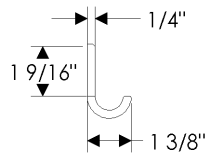

- Specify metal and patina.

Coat Hooks

CH4 Coat Hook
2 5/16" ..... $ 58.00