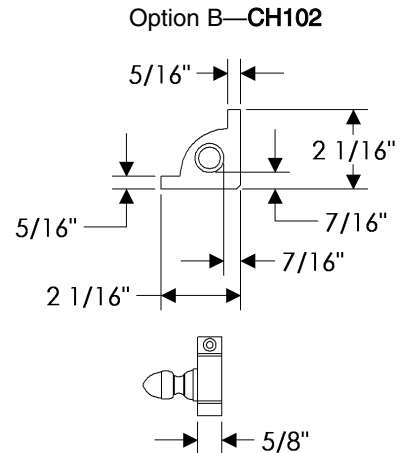

Up to 48" Length \$ 427.00

- Price includes two brackets and two finial caps.
- For additional brackets, add \$38.00 list/ each.
- For lengths longer than 48"; add \$64.00 list/ft.

- Two bracket options:
Option A—CH101
Option B—CH102