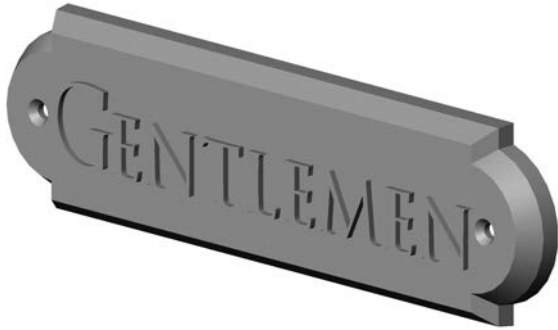

NCS New Century Schoolbook

*Please
remove your
shoes*

C Coronet

Plaques

PL200 Plaque \$121.00

PL250 Plaque \$379.00

- Specify metal and patina.

Nameplates

NAMEPL-GENT Nameplate \$ 164.00

NAMEPL-LADIES Nameplate \$ 164.00

- Specify metal, patina, and door thickness.

EXTERIOR INTERIOR

Sun Medallion

SUN2636 Sun Medallion . . . \$ 8294.00

- Weight: 125 lbs.
- Supplied with six 3/8-16 x 2" screws for thru-bolting and mounting bracket.