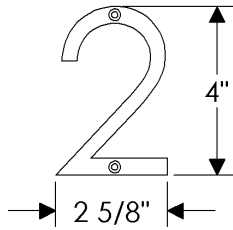

- Specify metal and patina.

House Numbers

House Numbers
4" - Century Gothic

N4000CG
House Number "0".....$80.00

N4001CG
House Number "1".....$80.00

N4002CG
House Number "2".....$80.00

N4003CG
House Number "3".....$80.00

N4004CG
House Number "4".....$80.00

N4005CG
House Number "5".....$80.00

N4006CG
House Number "6".....$80.00

N4007CG
House Number "7".....$80.00

N4008CG
House Number "8".....$80.00

N4009CG
House Number "9".....$80.00