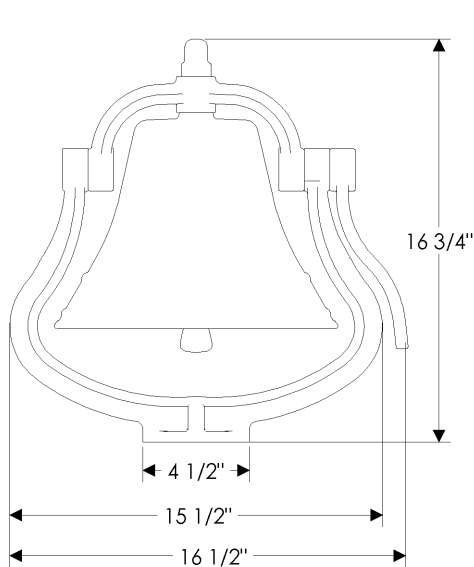

- Specify metal and patina.

Mail Slot

MS112 Mail Slot
 3 5/8" x 18 3/16" \$ 643.00

MSD112 Mail Slot with
 Two Swing Doors (Interior & Exterior)
 3 5/8" x 18 3/16" \$ 795.00

- Specify metal and patina.

Bells

B6 Small Bell \$ 394.00

- Specify metal and patina.

Bells

B12 Large Bell \$ 2984.00

- Price includes your choice of any knob or lever.
- Combination is shown with T300 "T" Handle for illustration purposes only. Refer to Section A for desired handle.
- Specify metal and patina.