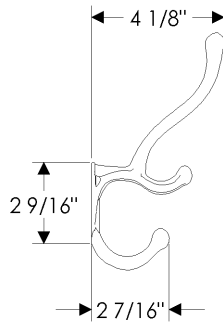

- Specify metal and patina.

Coat Hooks

CH1 Antler Hook
7 7/16" ..... $ 66.00