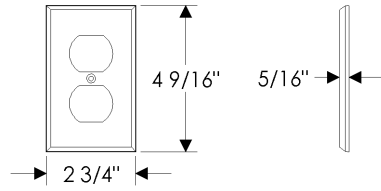

Switch Covers

SP5 Switch Cover
 10" x 4 9/16" \$ 146.00

SP6 Switch Cover
 11 7/8" x 4 9/16" \$ 152.00

- Specify metal and patina.

Outlet Covers

OP1 Outlet Cover
2 3/4" x 4 9/16" \$ 49.00

OP2 Outlet Cover
4 9/16" x 4 9/16" \$ 71.00