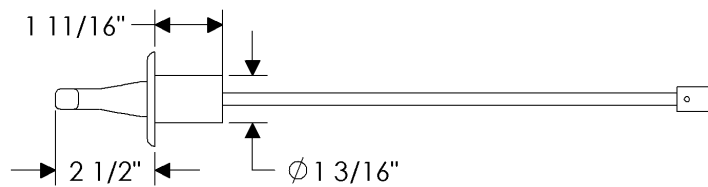

- Price includes your choice of any knob or lever.
- Combination is shown with T300 "T" Handle for illustration purposes only. Refer to Section A for desired handle.
- Specify metal and patina.

GVC Gas Valve Cover Plate

GVC Gas Valve Crank & Cover . . . . $ 351.00

- Includes 12" extension with 5/16" square female adapter. Specify if other type is needed.

Note: Extension can be cut down in the field.