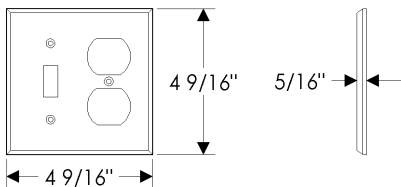

SPOP2 Combination Switch
and Outlet Cover
4 9/16" x 4 9/16" ..... $ 74.00