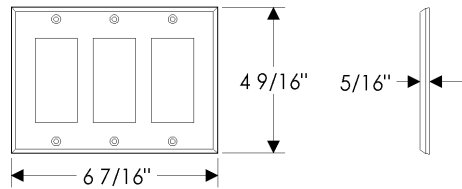

DSP3 Decora Style Switch and Receptacle Cover
6 7/16" x 4 9/16" ..... $ 76.00