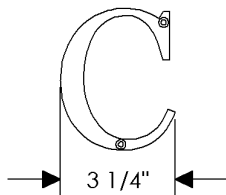

House Letters
4" - Georgia

L400A
House Letter "A".....$80.00

L400B
House Letter "B".....$80.00

L400C
House Letter "C".....$80.00

L400D
House Letter "D".....$80.00

L400E
House Letter "E".....$80.00

L400F
House Letter "F".....$80.00

L400G
House Letter "G".....$80.00