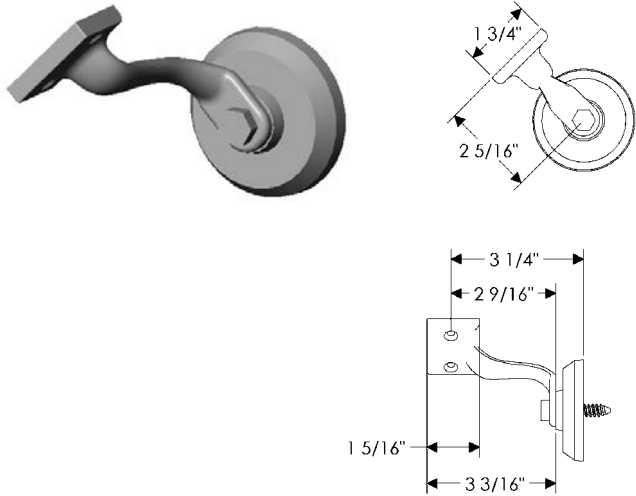

- Product is shown with E417 Round Escutcheon for illustration purposes only. Refer to Section B for escutcheon styles and specifications.
- Specify escutcheon style, metal, patina, and leather or texture.

HB Handrail Bracket (Continued)

HB Handrail Bracket

with E828 Fleur de Lis Escutcheon	
2" x 8"	$ 171.00
with E10820 Round Briggs Escutcheon	
2 1/2"	$ 126.00
with E10800 Briggs Escutcheon	
2 3/8" x 7"	$ 152.00
with E21005 Mack Escutcheon	
2 1/2" x 4 1/2"	$ 135.00
with E30303 Square Trousdale Escutcheon	
3" x 3"	$ 175.00
with E30403 Hammered Escutcheon	
2 1/2" x 4 1/2"	$ 135.00
with E30503 Convex Escutcheon	
2 1/2" x 4 1/2"	$ 209.00
with E30603 Corbel Arched Escutcheon	
2 1/2" x 4 1/2"	$ 209.00
with E30703 Corbel Rectangular Escutcheon	
2 1/2" x 4 1/2"	$ 209.00
with E30802 Round Bordeaux Escutcheon	
2 1/2"	$ 175.00
with E30803 Round Bordeaux Escutcheon	
3 1/4"	$ 175.00

with E30804 Bordeaux Escutcheon	
2 1/2" x 4 1/2"	$ 209.00
with E30806 Oval Bordeaux Escutcheon	
2 1/2" x 5 1/2"	$ 209.00

- Shipped with 3" lag screw.