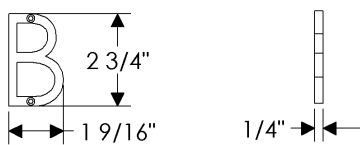

- Specify metal and patina.

House Letters

House Letters
2 3/4" - Century Gothic

- **L275A**
  House Letter "A" $69.00
- **L275B**
  House Letter "B" $69.00
- **L275C**
  House Letter "C" $69.00
- **L275D**
  House Letter "D" $69.00
- **L275E**
  House Letter "E" $69.00
- **L275F**
  House Letter "F" $69.00
- **L275G**
  House Letter "G" $69.00

- **L275H**
  House Letter "H" $69.00
- **L275I**
  House Letter "I" $69.00
- **L275J**
  House Letter "J" $69.00
- **L275K**
  House Letter "K" $69.00
- **L275L**
  House Letter "L" $69.00
- **L275M**
  House Letter "M" $69.00
- **L275N**
  House Letter "N" $69.00
- **L275O**
  House Letter "O" $69.00
- **L275P**
  House Letter "P" $69.00
- **L275Q**
  House Letter "Q" $69.00
- **L275R**
  House Letter "R" $69.00
- **L275S**
  House Letter "S" $69.00
- **L275T**
  House Letter "T" $69.00
- **L275U**
  House Letter "U" $69.00
- **L275V**
  House Letter "V" $69.00
- **L275W**
  House Letter "W" $69.00
- **L275X**
  House Letter "X" $69.00
- **L275Y**
  House Letter "Y" $69.00
- **L275Z**
  House Letter "Z" $69.00