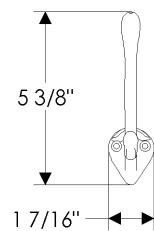

CH2 Coat Hook
5 3/8" ..... $ 66.00