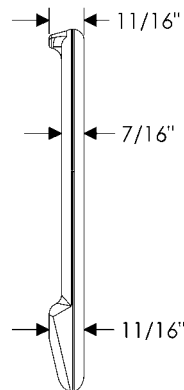

- Specify metal and patina.
- Specify individual HS100 letter "A" or "B"

Horseshoes and Stakes

HS110 Includes (2) HS100BL "A" Shoes
(2) HS100WL "B" Shoes
(2) ST136 Stakes $1070.00

HS120 Includes (2) HS100BL "A" Shoes
(2) HS100WL "B" Shoes
without Stakes . . . . . $ 636.00

HS100 Single Shoe . . . . . $ 159.00

ST136 Single Stake . . . . . $ 217.00

- Available in stainless steel only.

- Approximate shoe weight 2 1/2 lbs.