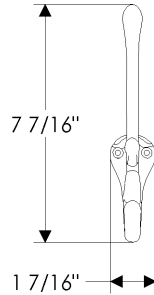

- Specify metal and patina.

Coat Hooks

CH1 Antler Hook
7 7/16" ..... $ 66.00